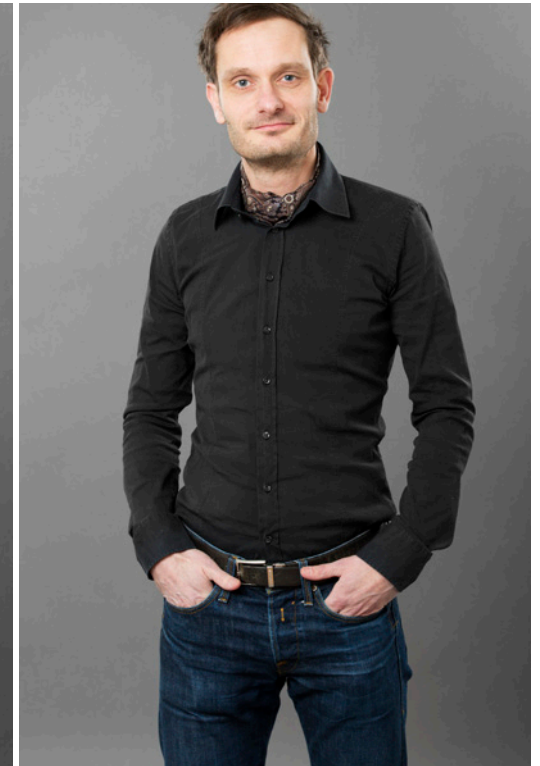

whiteout

Tilman

born **1970**
height **178cm** | size **46/48** | shoes **42**
hair **brown** | eyes **blue**

Horstweg 40
14059 Berlin

Call: +49 (0)30 250 40 690
Cell: +49 (0)179 59 46 853

office@whiteoutagency.com