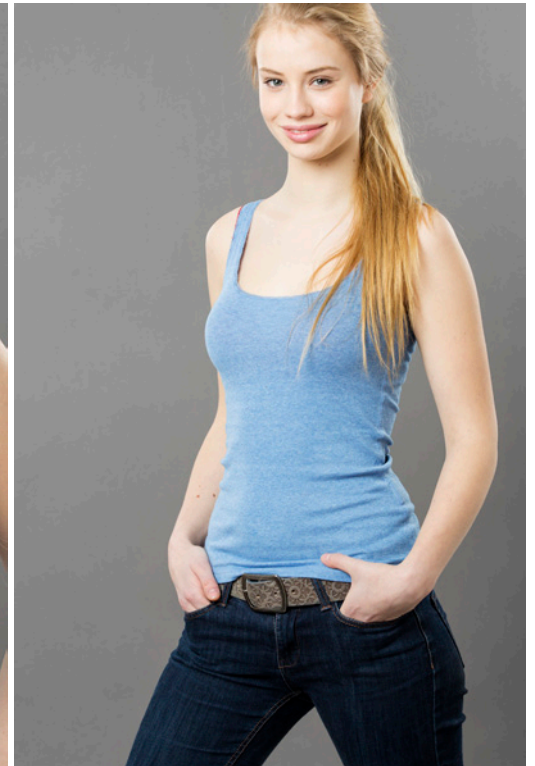

whiteout

Linda

born **1997**
height **175cm** | size **38** | bwh **79/60/97** | shoes **41**
hair **blond** | eyes **blue-green**

Horstweg 40
14059 Berlin

Call: +49 (0)30 250 40 690
Cell: +49 (0)179 59 46 853