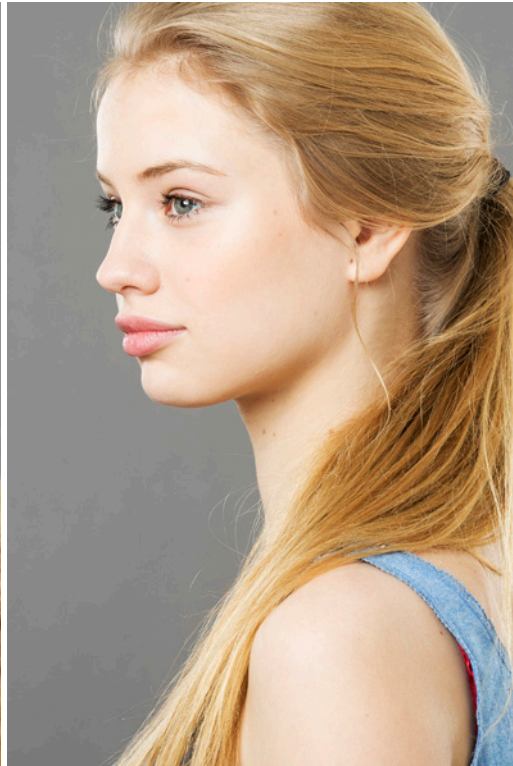

whiteout

Linda

born **1997**
height **175cm** | size **38** | bwh **79/60/97** | shoes **41**
hair **blond** | eyes **blue-green**

Horstweg 40
14059 Berlin

Call: +49 (0)30 250 40 690
Cell: +49 (0)179 59 46 853