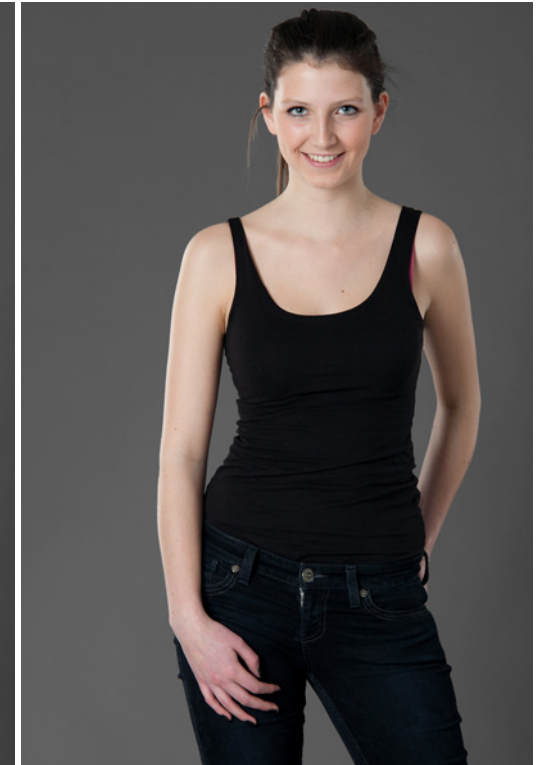

whiteout

Johanna

born **1994**
height **180cm** | size **36** | bwh **80/68/92** | shoes **40**
hair **brown** | eyes **blue**

Horstweg 40
14059 Berlin

Call: +49 (0)30 250 40 690
Cell: +49 (0)179 59 46 853