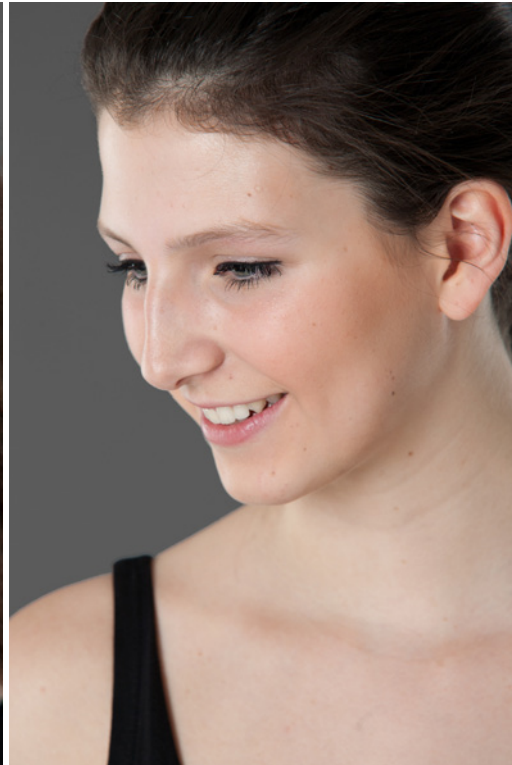

whiteout

Johanna

born **1994**
height **180cm** | size **36** | bwh **80/68/92** | shoes **40**
hair **brown** | eyes **blue**

Horstweg 40
14059 Berlin

Call: +49 (0)30 250 40 690
Cell: +49 (0)179 59 46 853