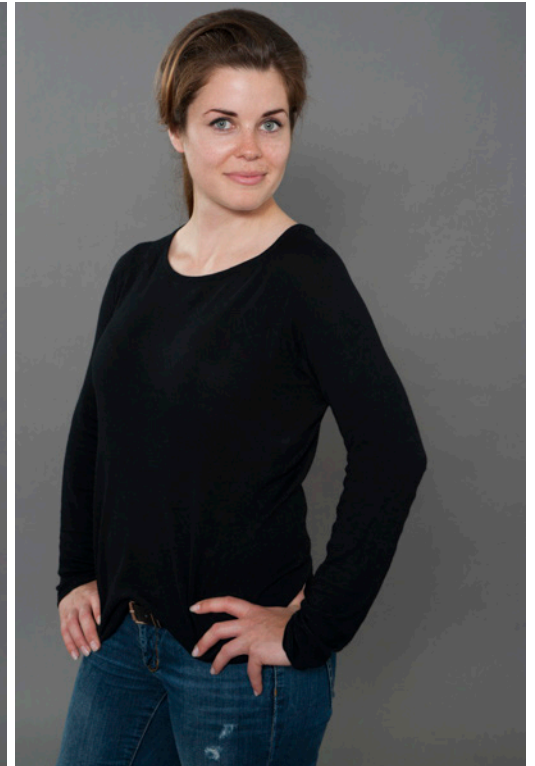

whiteout

Gina

born **1986**
height **162cm** | size **34/36** | bwh **90/75/91** | shoes **39**
hair **brown** | eyes **blue-green**

Horstweg 40
14059 Berlin

Call: +49 (0)30 250 40 690
Cell: +49 (0)179 59 46 853